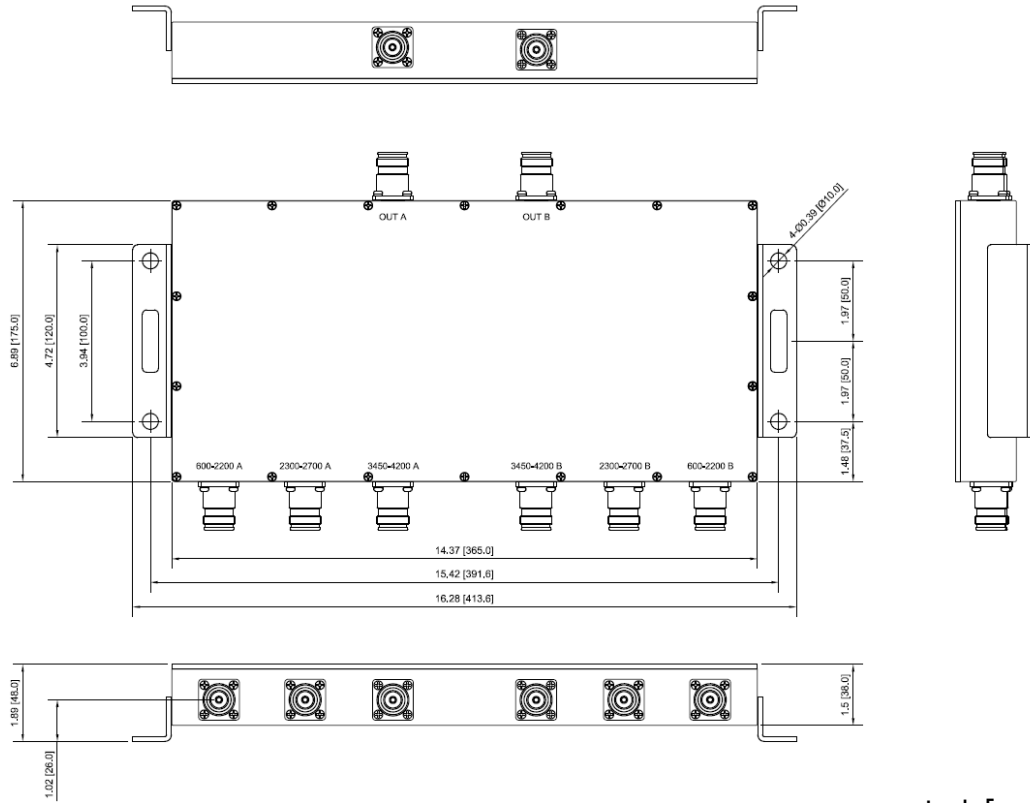

6x2 Hybrid Multiplexer

HMX-62

6x2 Hybrid Multiplexer combines the existing commercial bands and CBRS/C-Bands. It includes a hybrid combiner and two triplexers internally.

- Hybrid Multiplexer with 6 Inputs & 2 Outputs
- Applicable to signal combining for low and mid. band DAS remotes
- Signal combining expansion to CBRS/C-Band
- Wall-Mountable
- Low PIM Rated
- IP67 Outdoor Rated
- High Reliability, RoHS compliant

| Parameters | | Specifications | | | | | |
|---------------------|--------------|-----------------------|---|-----------|---|-------------|---|
| Model | | HMX-62 | | | | | |
| Input Port No. | | 1 | 4 | 2 | 5 | 3 | 6 |
| Freq. Range [MHz] | | 600 - 2200 | | 2300-2700 | | 3450 - 4200 | |
| Insertion Loss [dB] | | 3.4±1.2 | | 3.5±1.0 | | 3.5±1.2 | |
| Return Loss [dB] | | 18 | | | | | |
| Port Isolation [dB] | @ Same Band | 25 | | | | 21 | |
| | @ Cross Band | 25 | | | | 45 | |
| Power Handling [W] | | 150 | | | | | |
| PIM [dBc] | | -161 | | | | | |
| IP Rating | | IP67 | | | | | |
| RF Connectors | | 4.3-10 Female | | | | | |
| Size (W x H x D) | | 14.37" x 6.89" x 1.5" | | | | | |
| Weight [lb] | | 15 | | | | | |

* Specifications are subject to change without prior notification.

Rev.2

6x2 Hybrid Multiplexer HMX-62

Mechanical Drawing

Inch [mm]